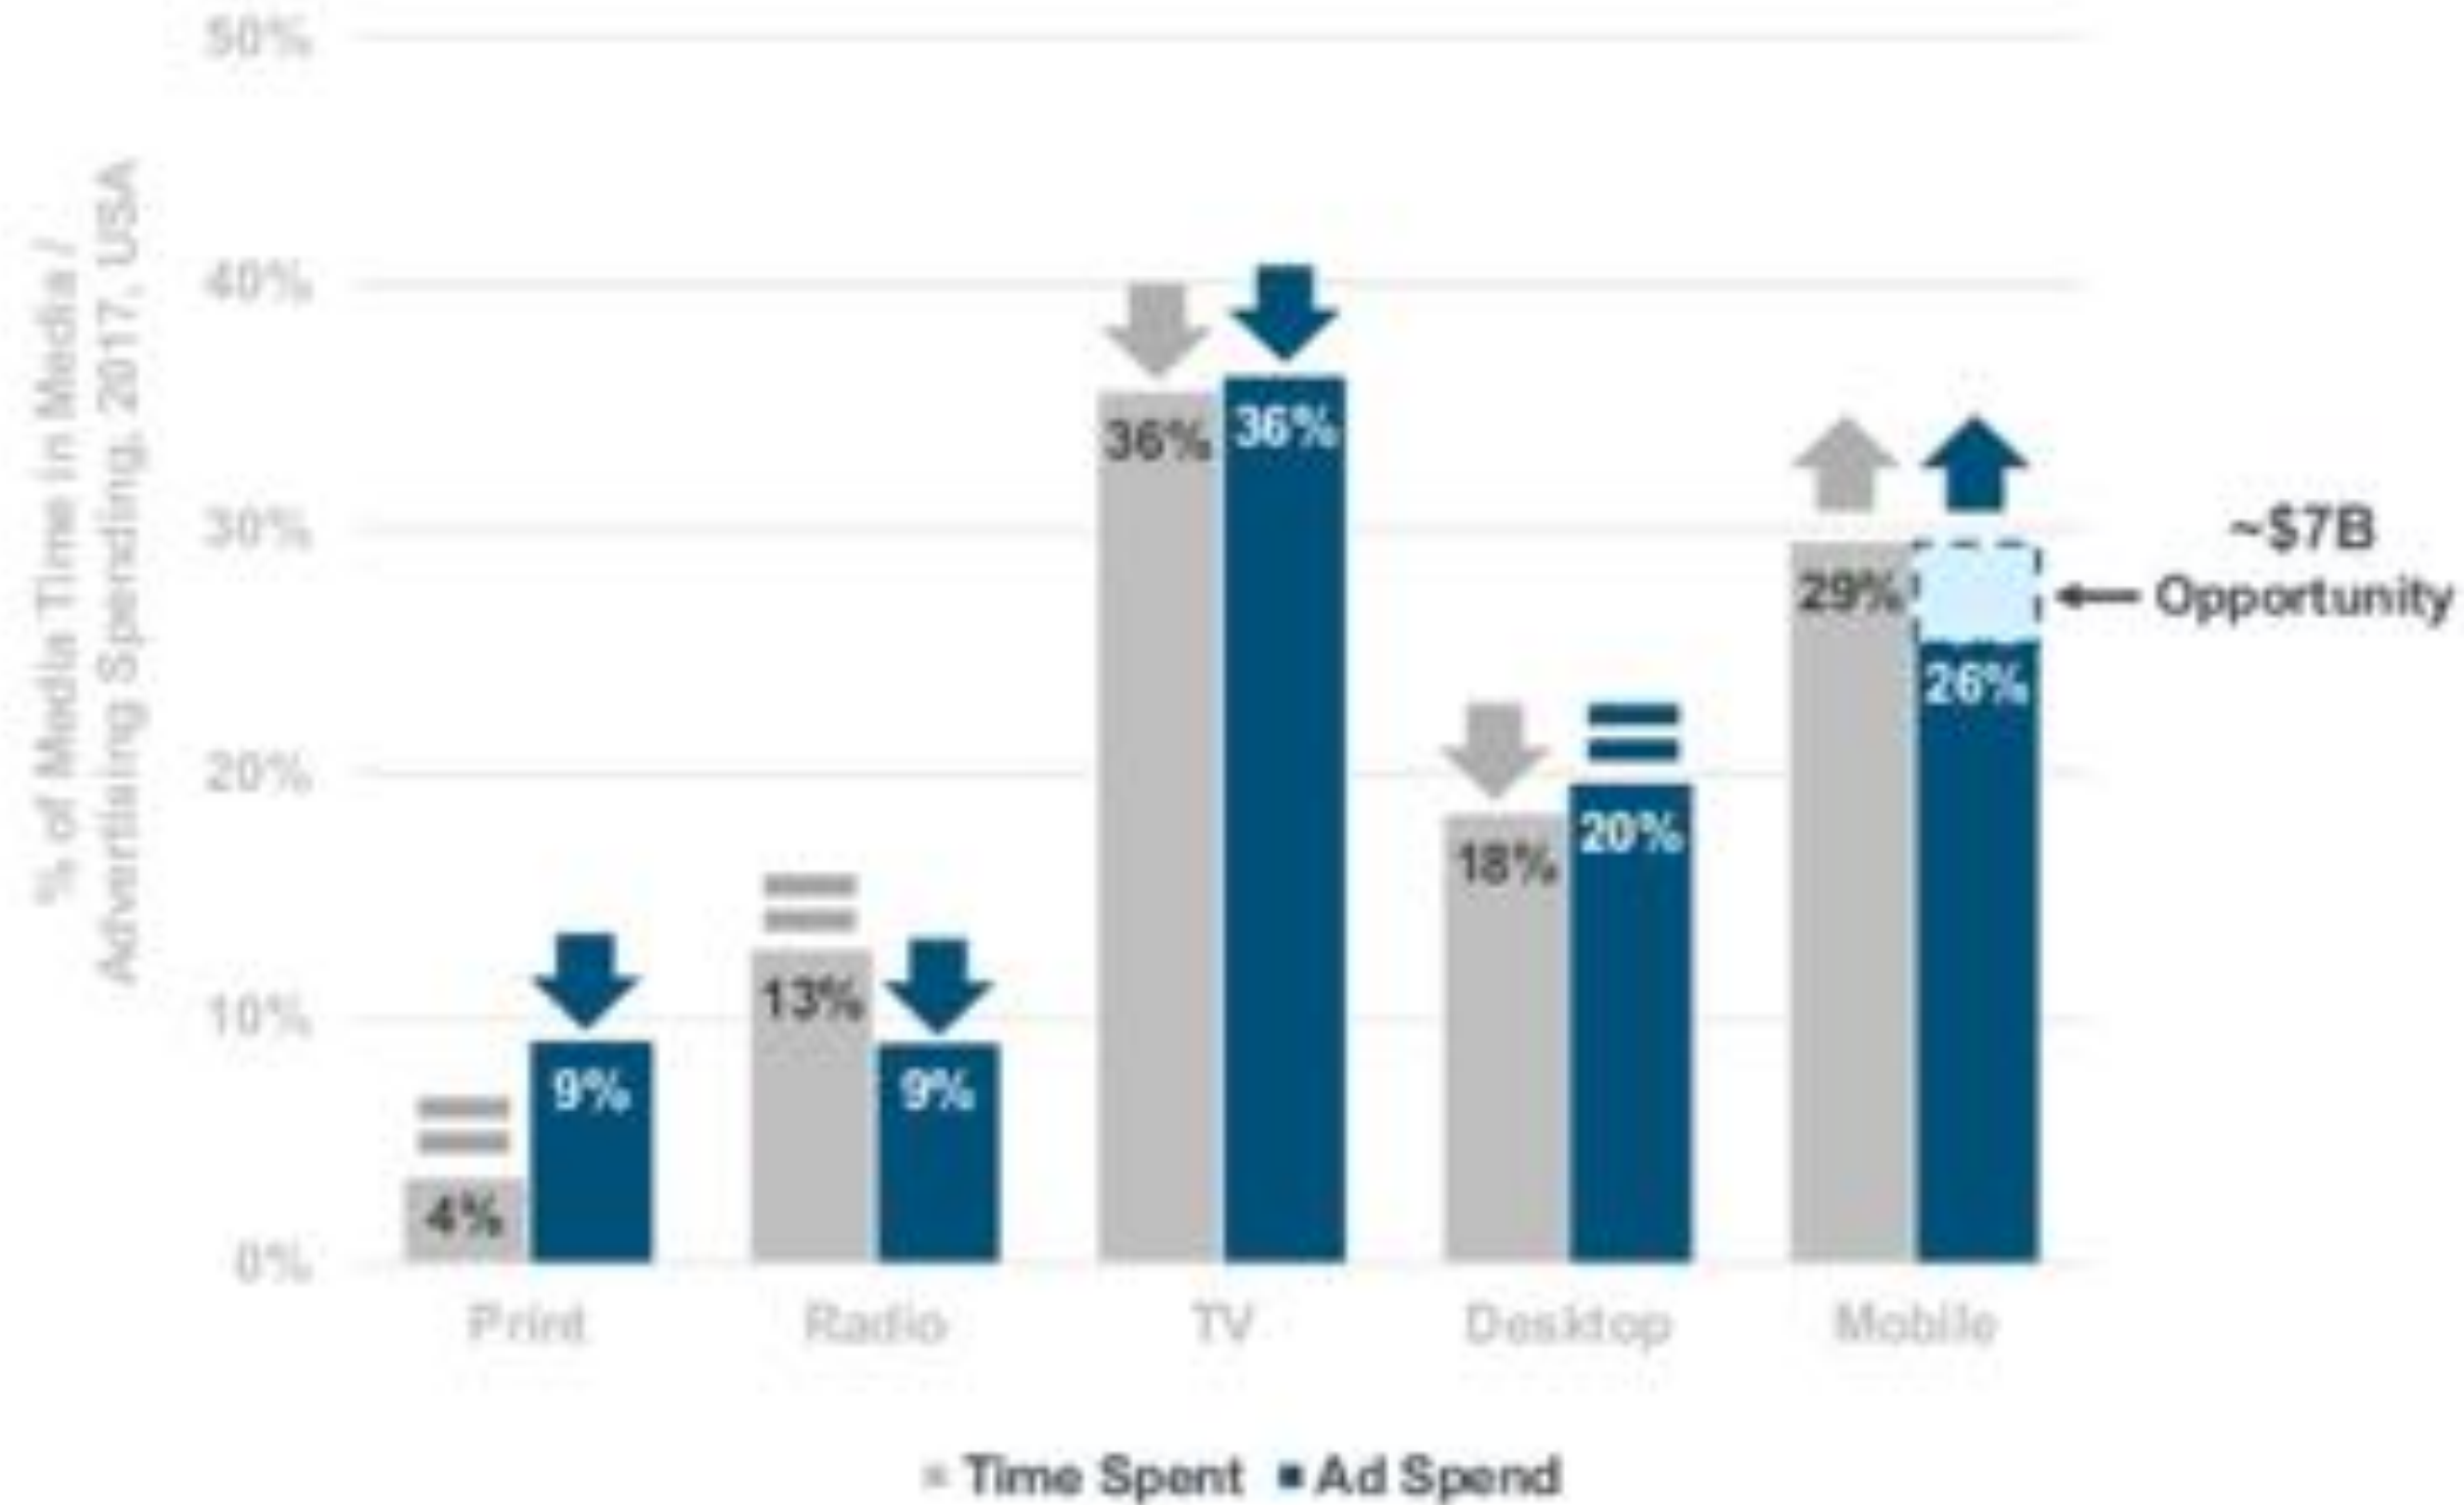

Twitch

106

**AVERAGE MINUTES PER DAY
SPENT ON TWITCH PLATFORM**

Exxon

ROCKET
LEAGUE

IPG MEDIA LAB

A woman with long dark hair, wearing a blue t-shirt and black leggings, is using a VR headset and holding two controllers. She is in a dynamic, slightly off-balance pose, as if she is immersed in a virtual environment. The background is a bright, modern living room with large windows, a white chair, a desk with a monitor, and a lamp.

1B+

**PROJECTED ACTIVE USERS
GLOBALLY FOR MOBILE AR**

IPG MEDIA LAB

Advertising \$ = Shift to Usage (Mobile) Continues

% of Time Spent in Media vs. % of Advertising Spending

PEBBLEPOST

TWO PATHS AHEAD FOR RETAIL