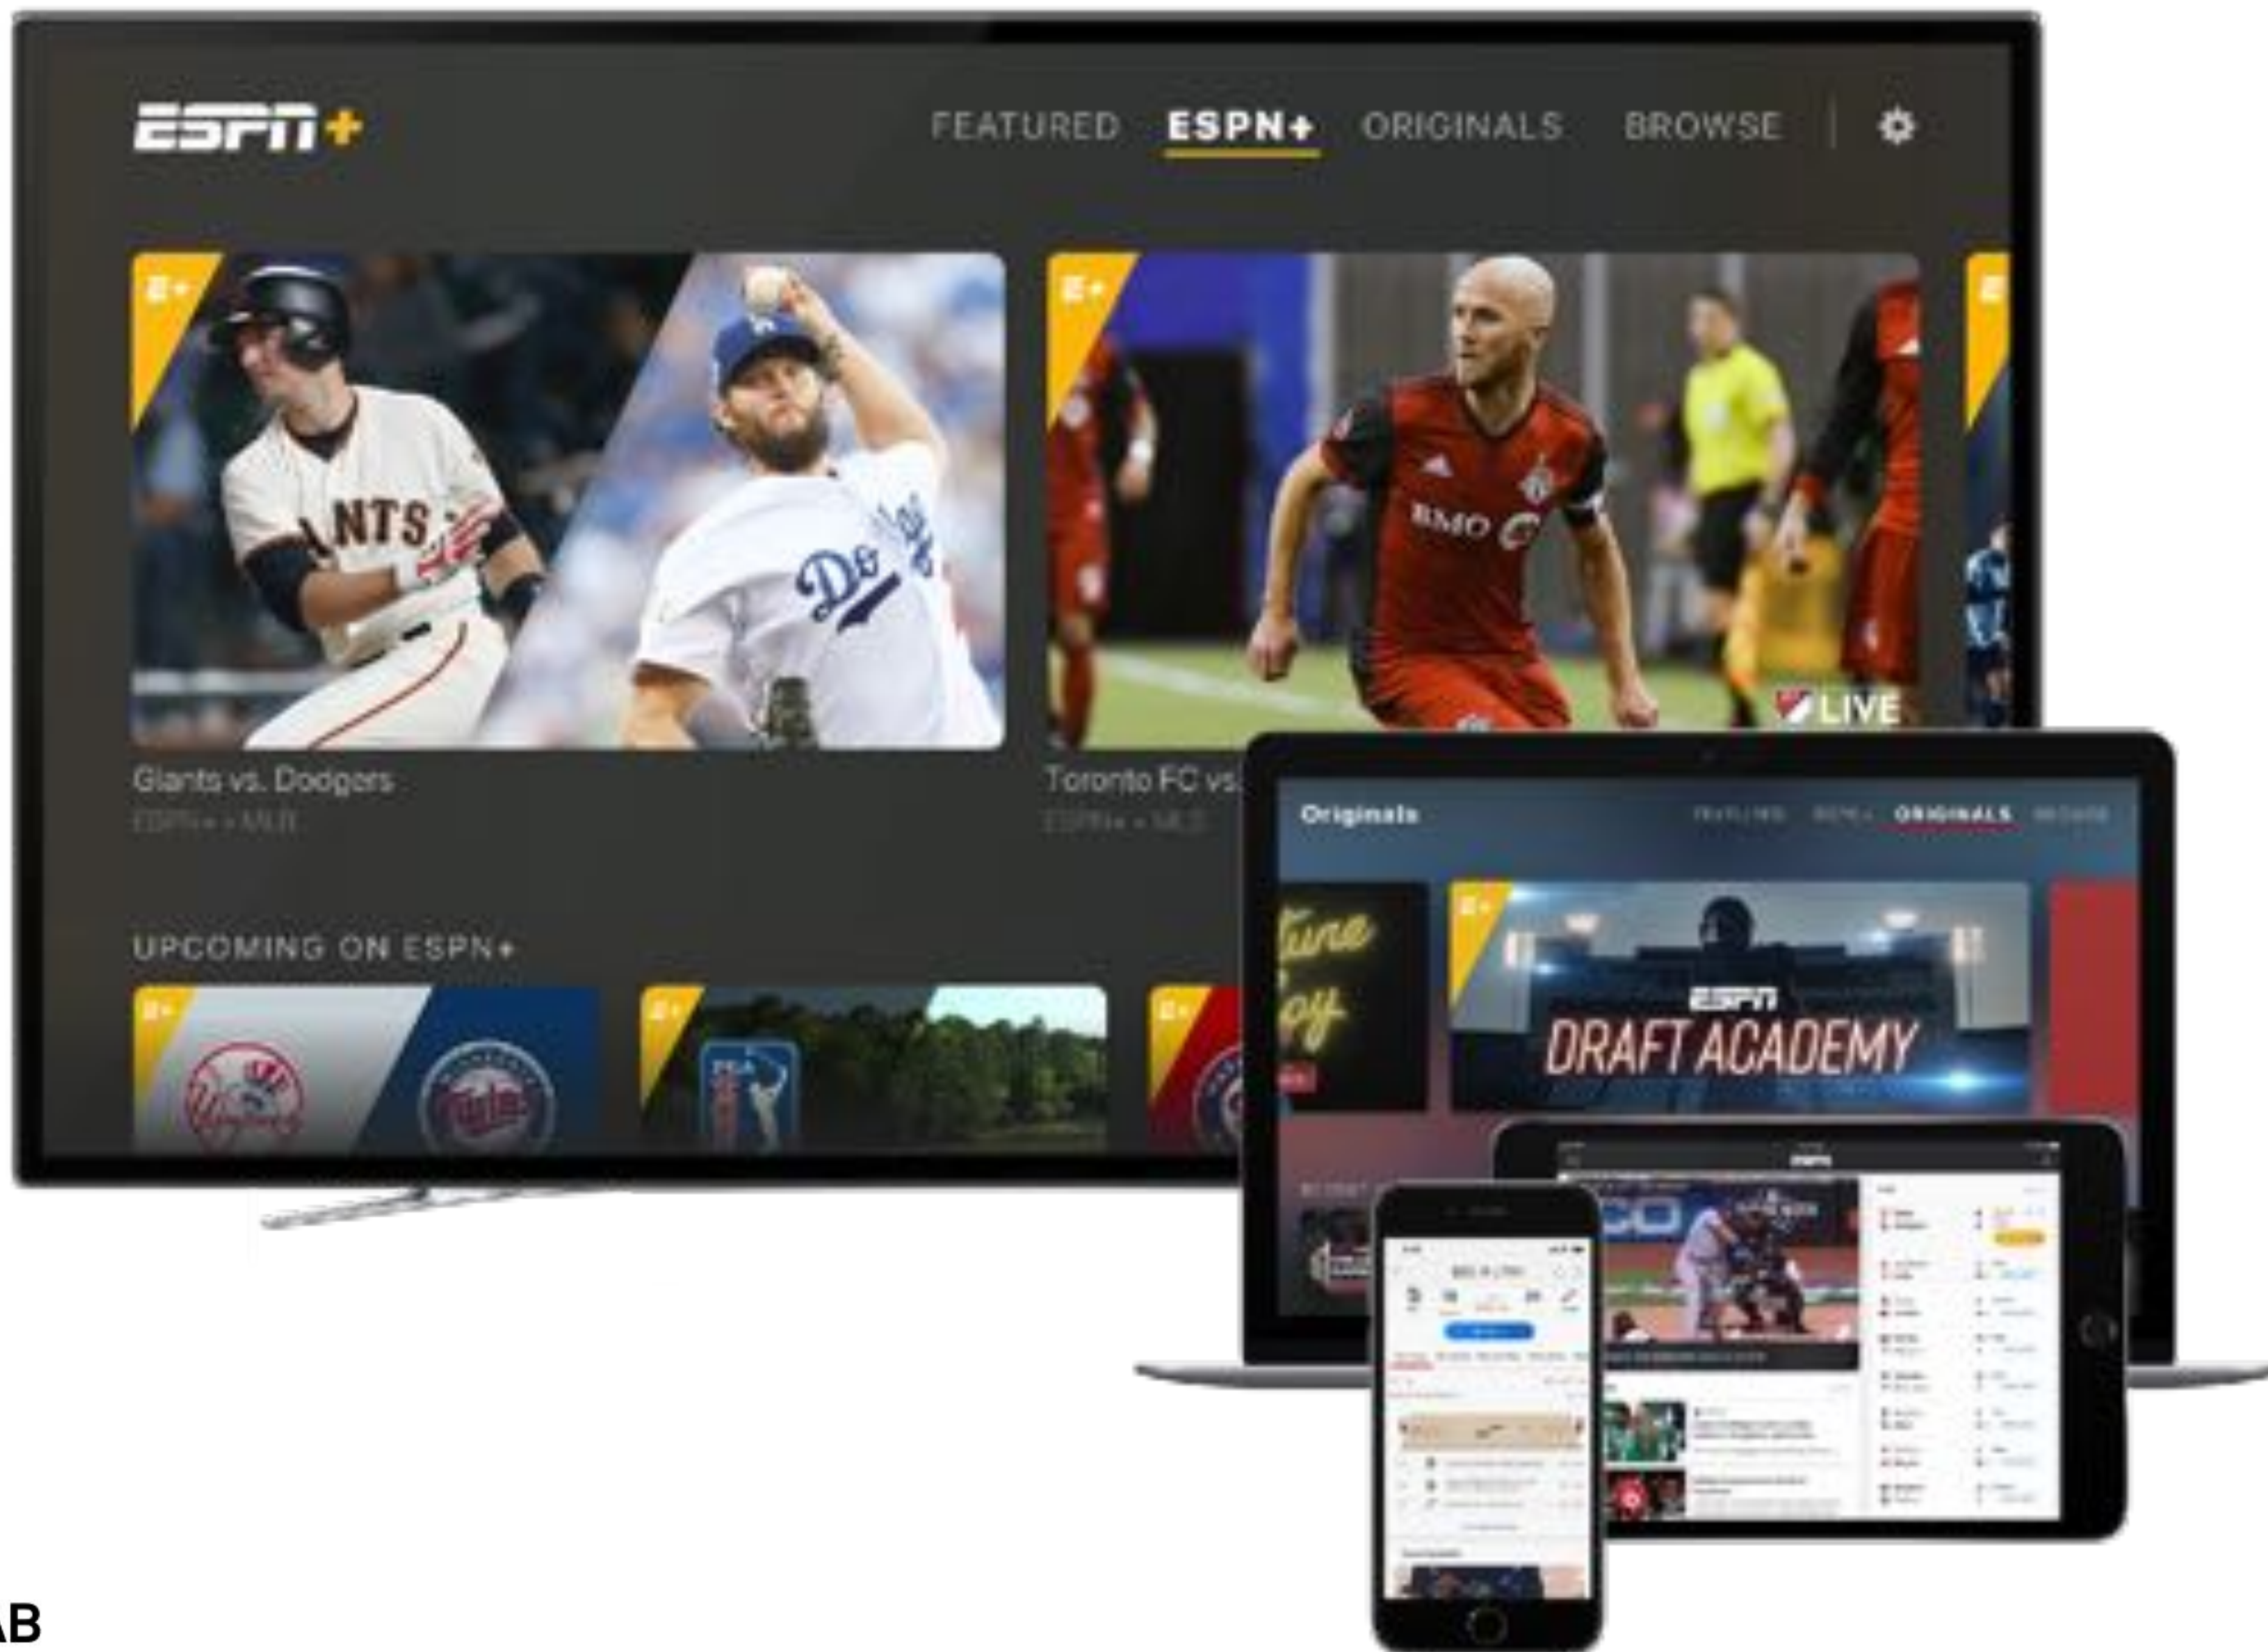

THE BATTLE
FOR THE HOME

BRAND TRUST
IS CONSUMER ACCESS

A person's silhouette is centered in the frame, holding a smartphone to their ear. The background is a dark, textured field of vertical lines and scattered light points in shades of teal and blue, suggesting a digital or data environment. The overall mood is futuristic and technological.

3M

**SUBSCRIBERS, WITH
500K ADDED IN
JANUARY 2018 ALONE**

E-SPORTS

\$1B

**ESPORTS 2018 EXPECTED INDUSTRY SIZE,
A 50% INCREASE YEAR OVER YEAR**

A photograph of a Twitch booth at a convention. The booth features a large, illuminated 'Twitch' logo at the top. Below it, there are several Xbox logos and multiple monitors displaying game footage. People are seen interacting with the displays. The lighting is primarily purple and blue.