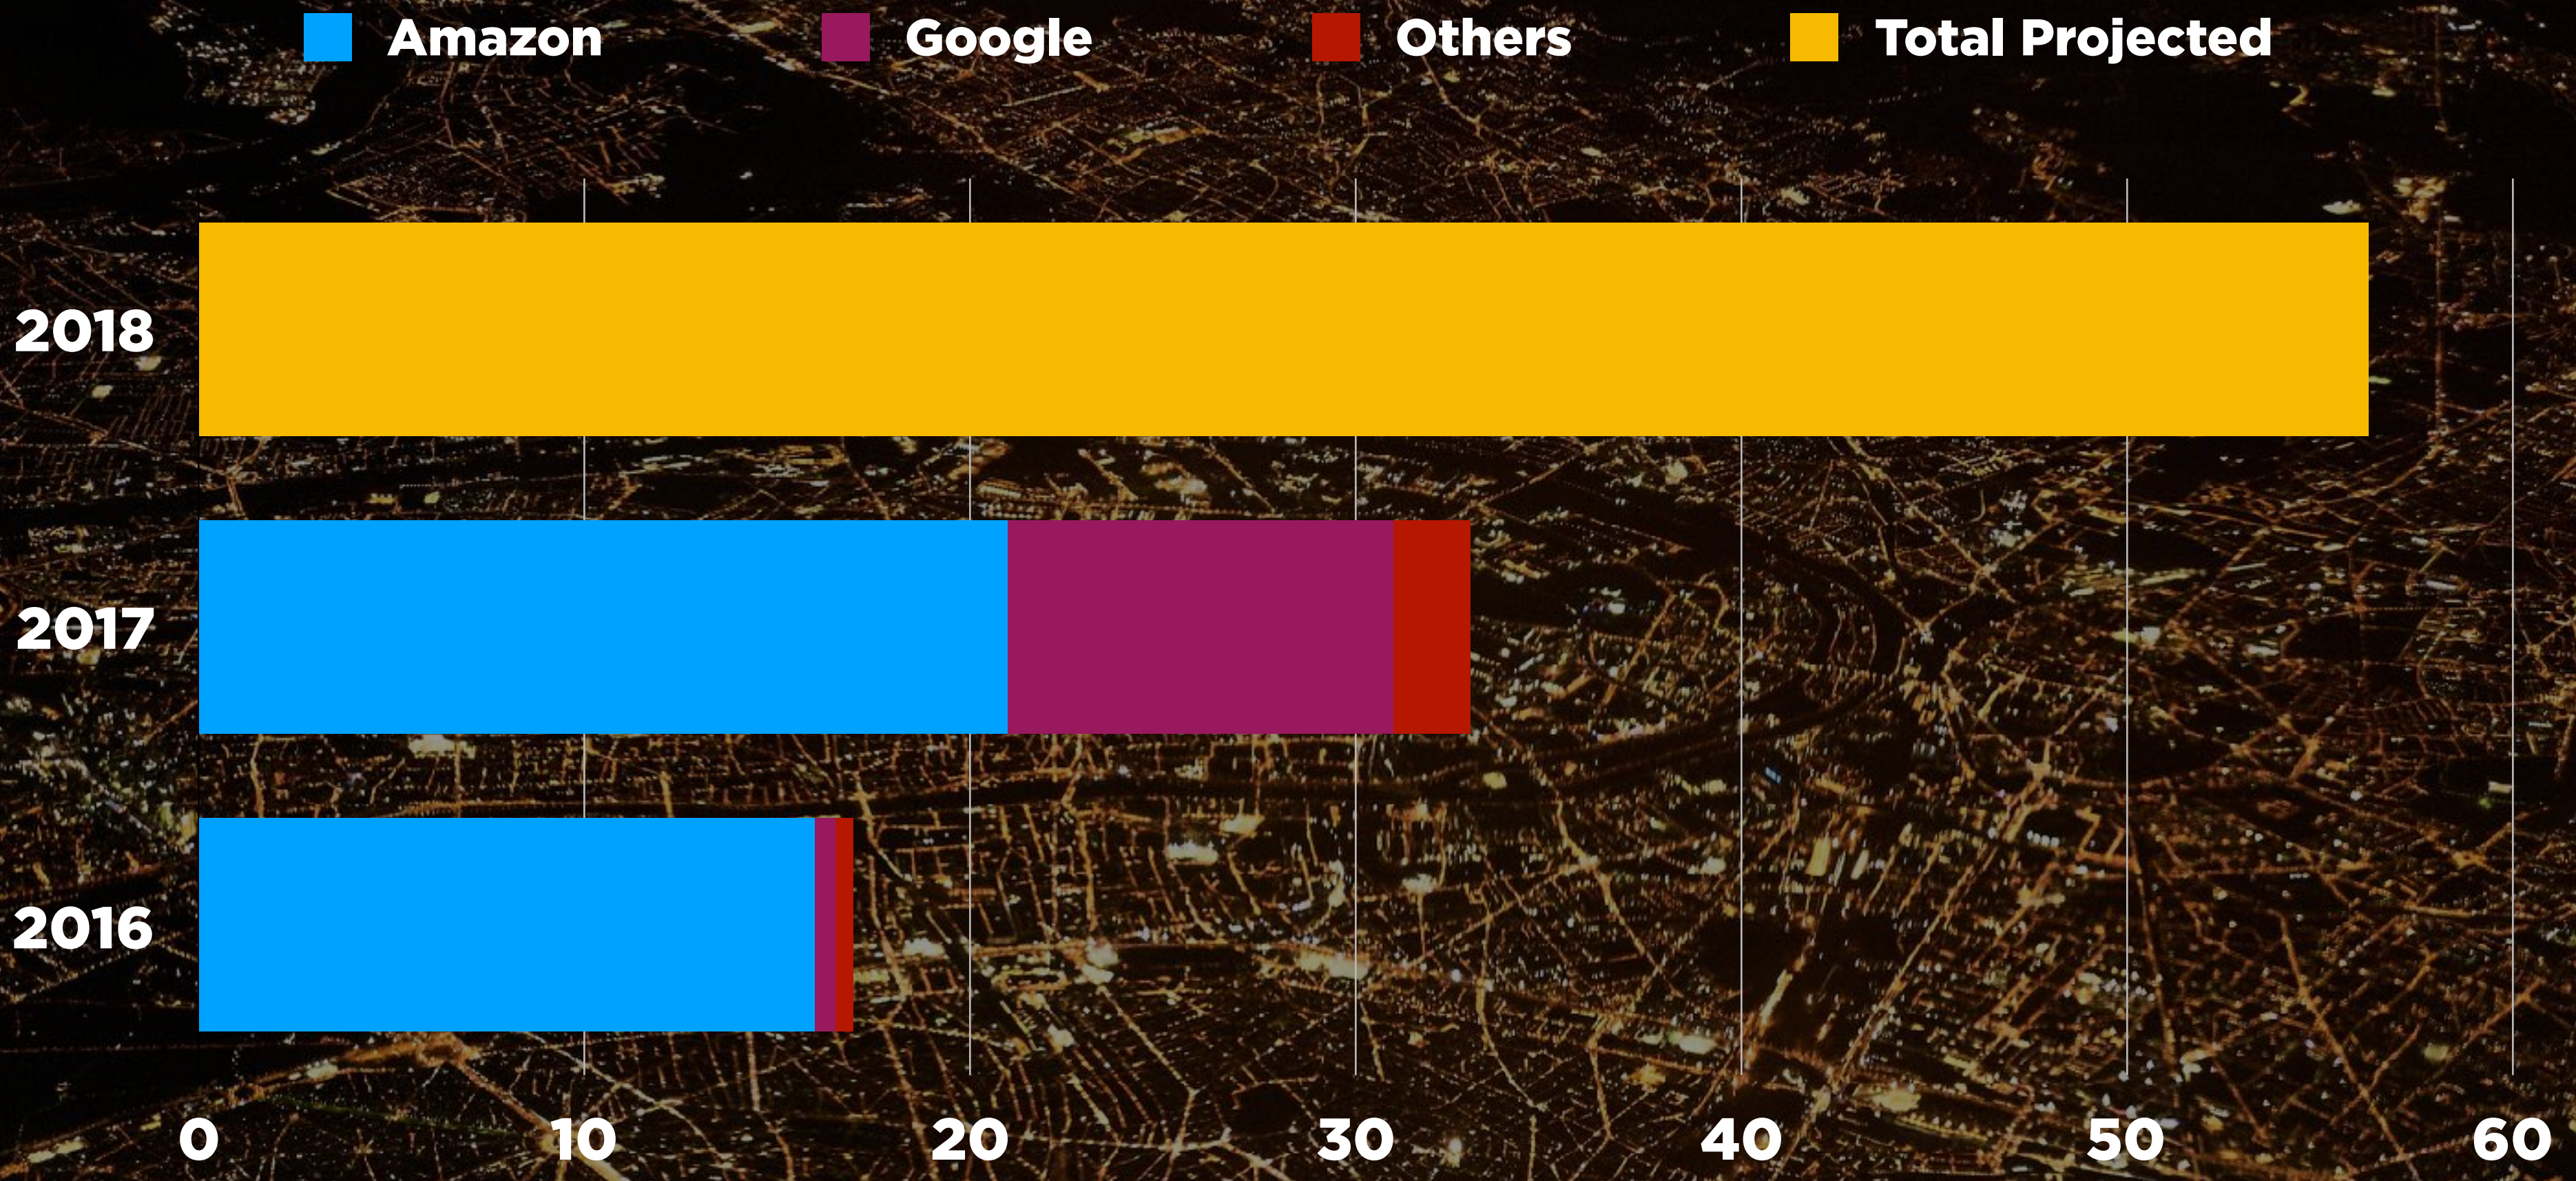

56.3 million smart speakers to ship in 2018